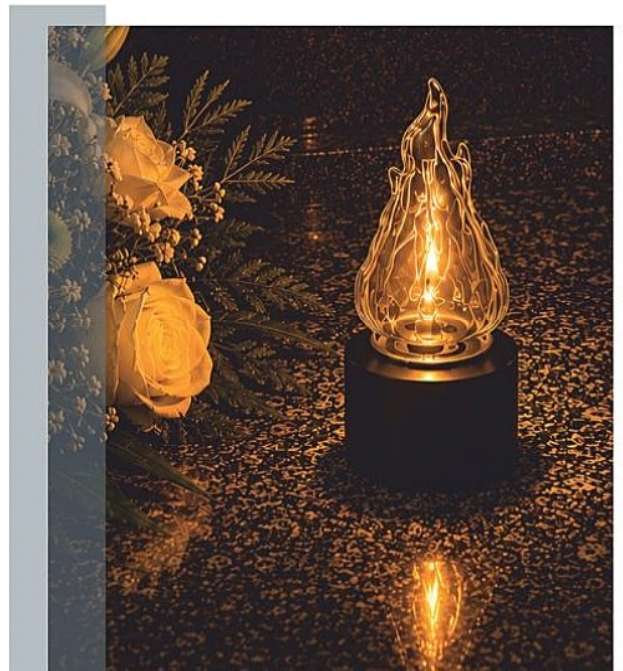

ŚWIECA LED 19 x 7 CM PŁOMIEN

LED CANDLE

Indeks						EAN
LED9167	2 x AA	1	48	5	905629	929167