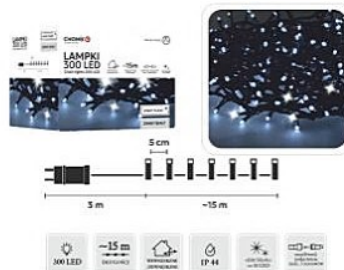

Lampki 300 LED Z FLESZEM

Chain 300 LED lights with flash

LAMPKI LED 300L ZIMNY BIAŁY + ZIMNY FLASH,
DŁ. 3 + 15 M WEWN/ZEWN
COLD WHITE LIGHTS LED 300L

Indeks ☐ ☐ ☐
LED9546 0 12 5 | 900779 879546