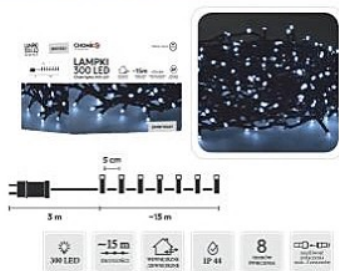

Lampki 300 LED 8 w1

Chain lights 300 LED 8in1

LAMPKI LED 300L ZIMNY BIAŁY DŁ. 3 + 15 M
WEWN/ZEWN
COLD WHITE LIGHTS LED 300L

Indeks ☐ ☐ ☐
LED9515 0 12 5 | 900779 879515