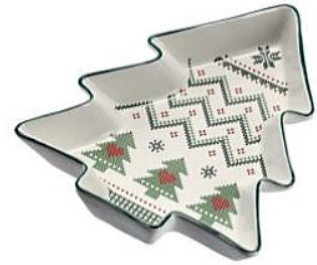

TALERZ NA PRZEKĄSKI - CHOINKA BIAŁY
20 x 23,4 x 4,7 CM

SNACK PLATE - CHRISTMAS TREE WHITE 20 X 23.4 X 4.7 CM

Indeks ☐ ☐ ☐
LIL6240 6 24 5 900779 856240