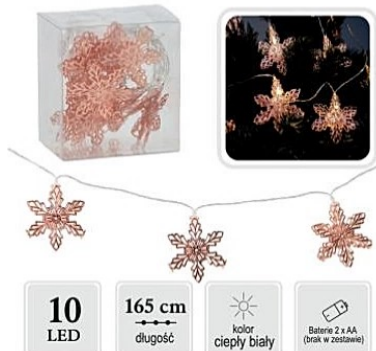

LED LIGHT CHAIN SILVER GIFTS 10 L WARM WHITE

Indeks
 LED0962 0 21 5 900779 880962

10 LED

ŁAŃCUCH ŚWIETLNY LED METALOWE DOMKI CIEPŁY BIAŁY 10 L NA BATERIE

LED LIGHT CHAIN METAL HOUSES 10 L BATTERY-POWERED

Indeks
 LED1402 0 24 5 900779 881402