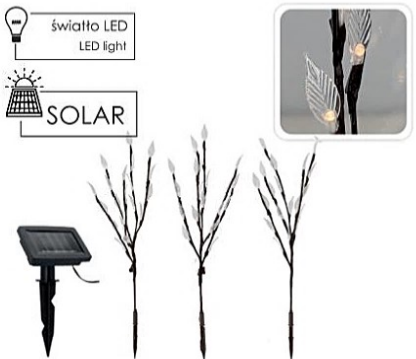

LAMPA SOLARNA 10 x 10 x 68 CM
MNISZEK LED CIEPLY BIAŁY
SOLAR DANDELION STAKE LIGHT LED 10 x 10 x 68 CM
Indeks ☐ ☐ SOL6179 0 12 5 900779 886179